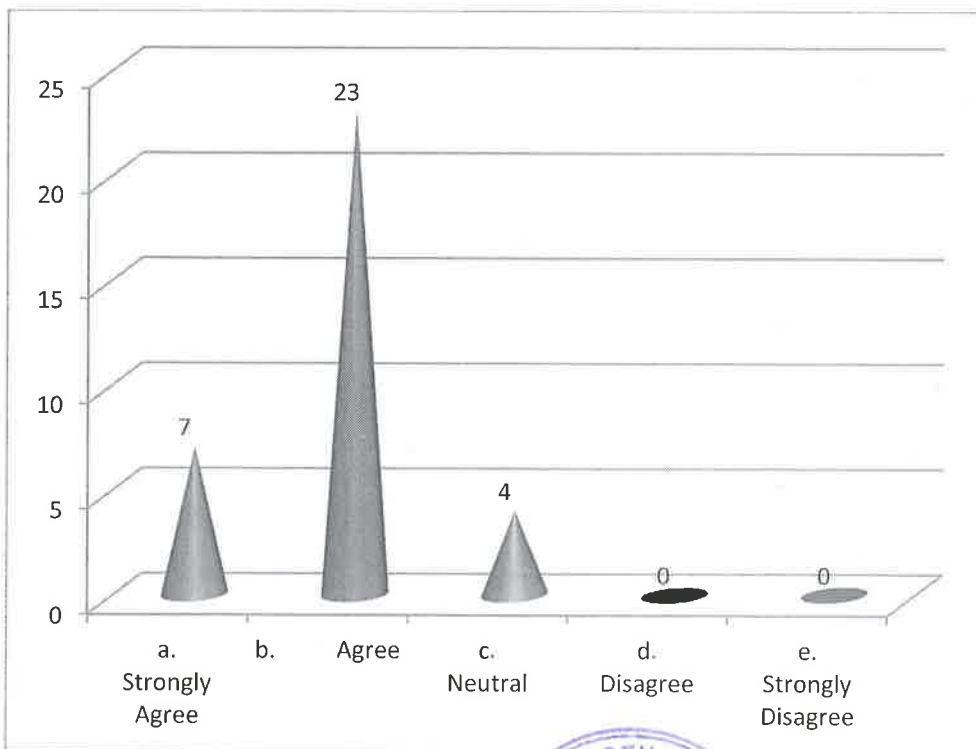

The Program/ Event was informative / interactive / Engaging