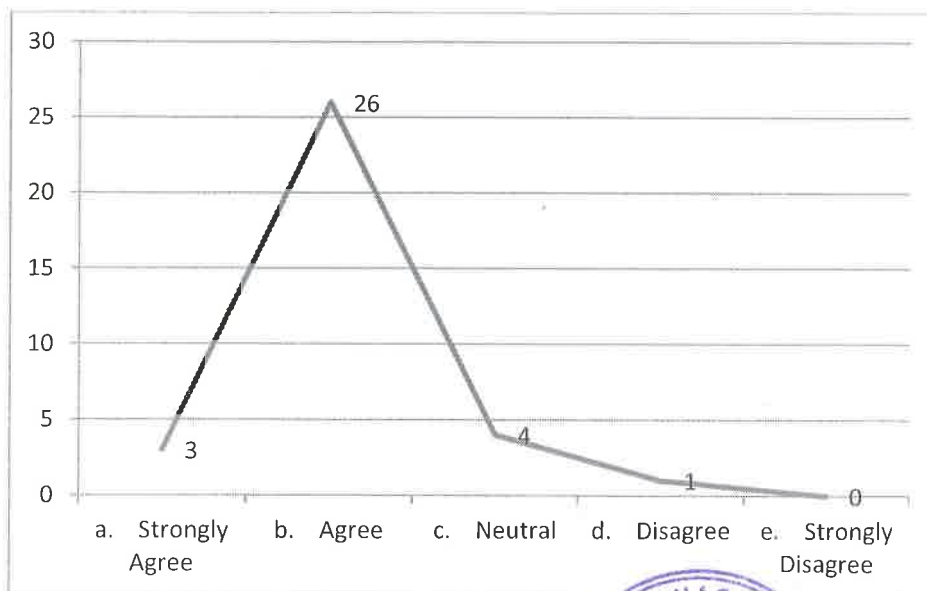

Understand Management, Business Know-How through Professional speeches.