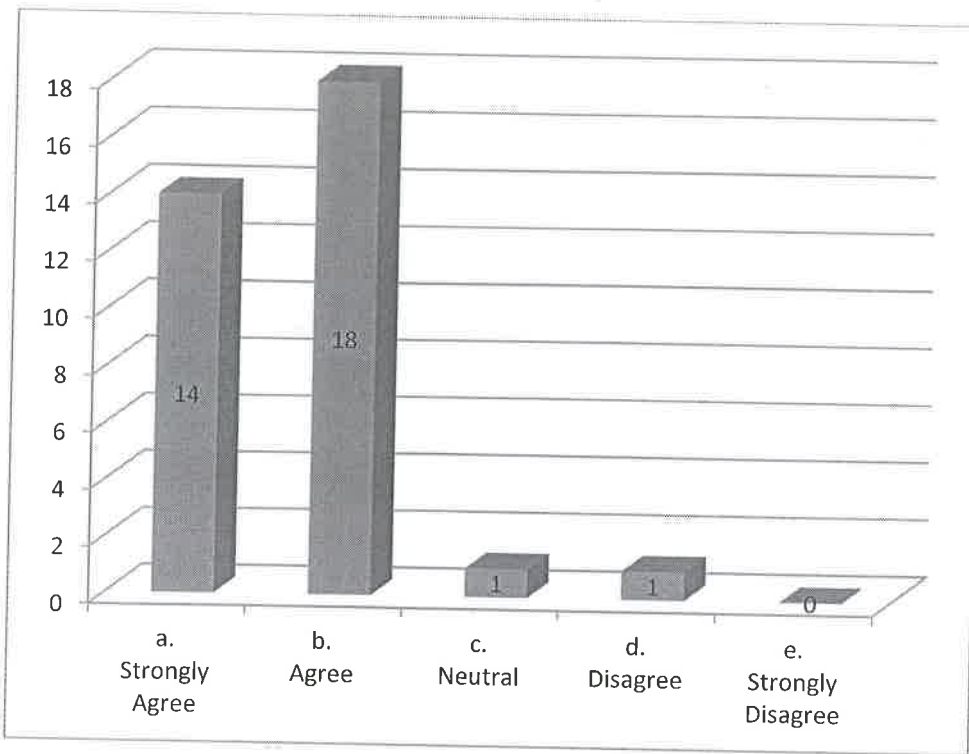

The organizers gave proper advice & Guidance.