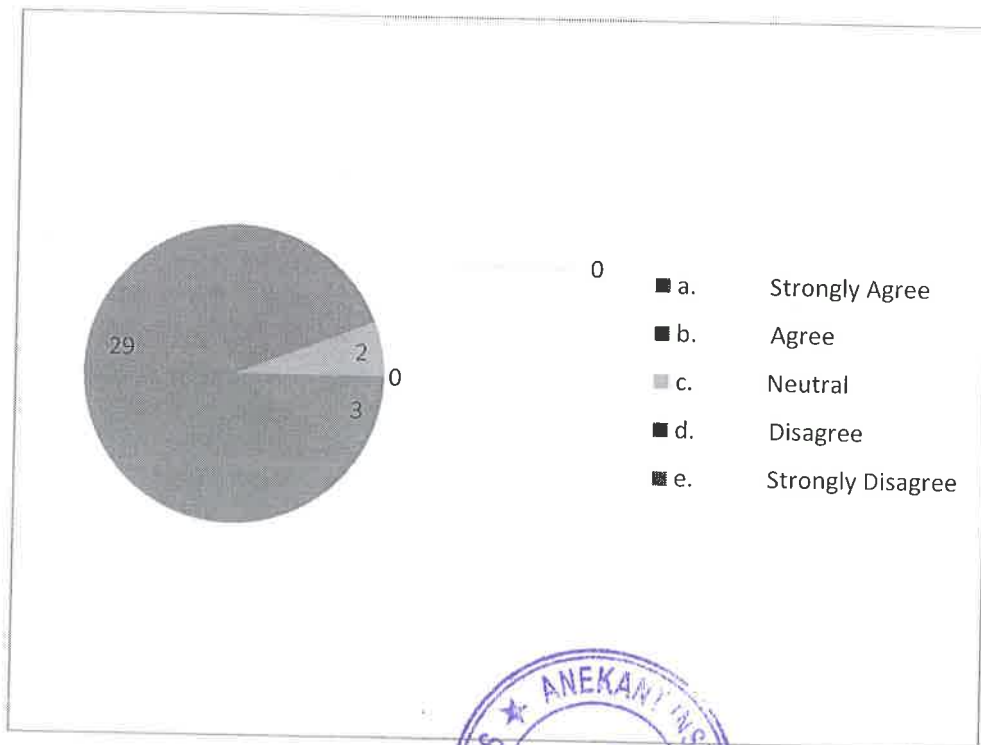

The Program/ Event put me to at ease with throughout