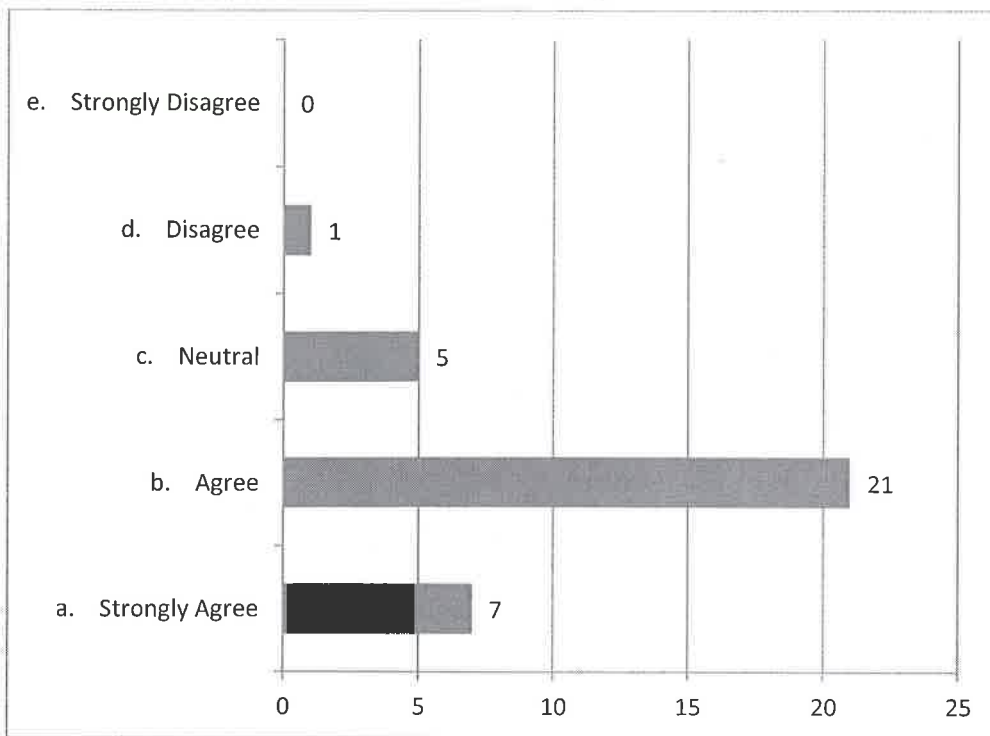

The Program/ Event has helped me focus on my strengths.