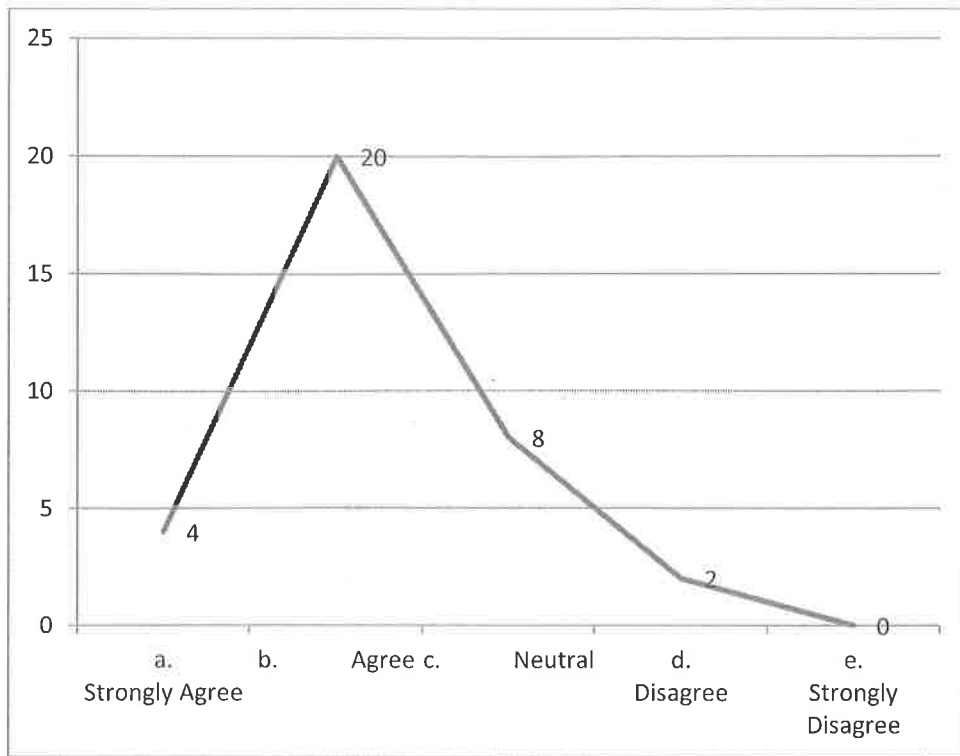

The Program/ Event gave an opportunity to network with relevant people