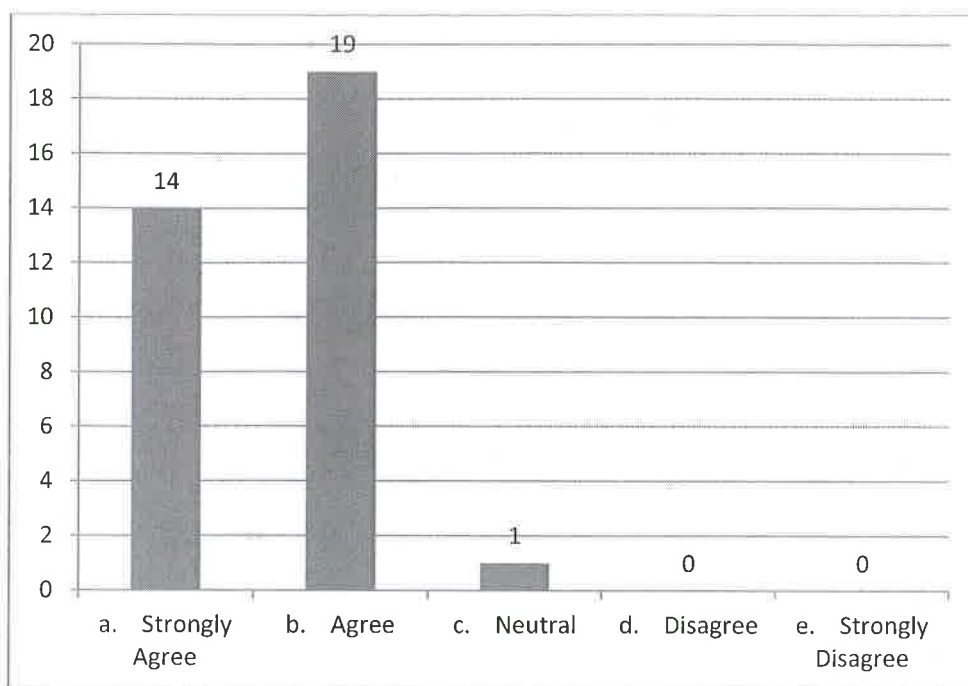

AIMS Baramati (sample format) Event Feedback Form Analysis Report

I found the Program / Event interesting