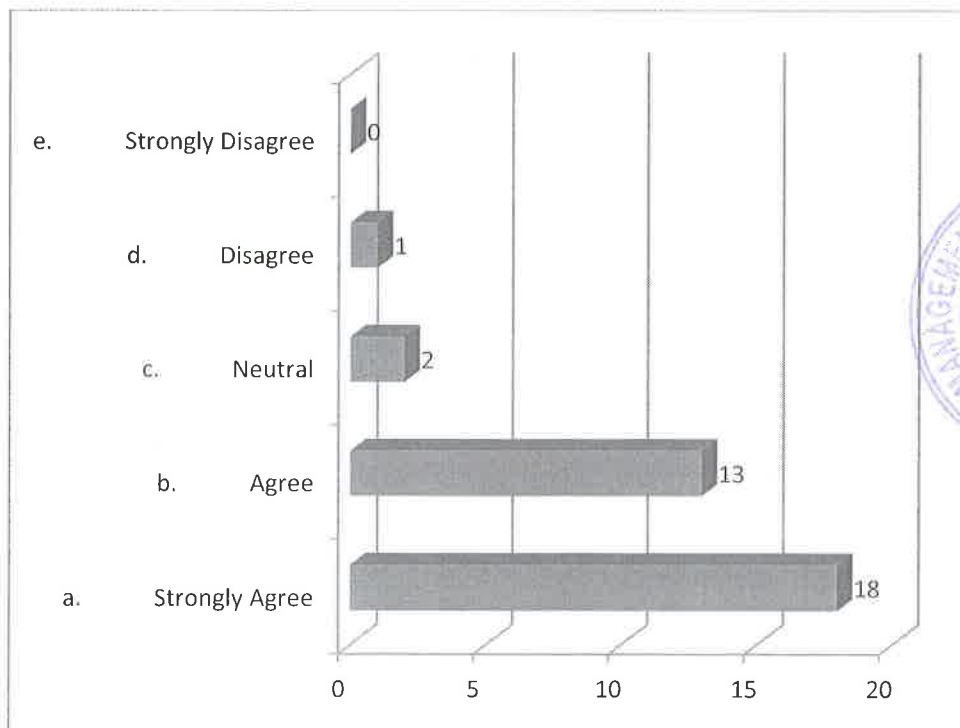

The Program/ Event helped me to understand importance of different skills