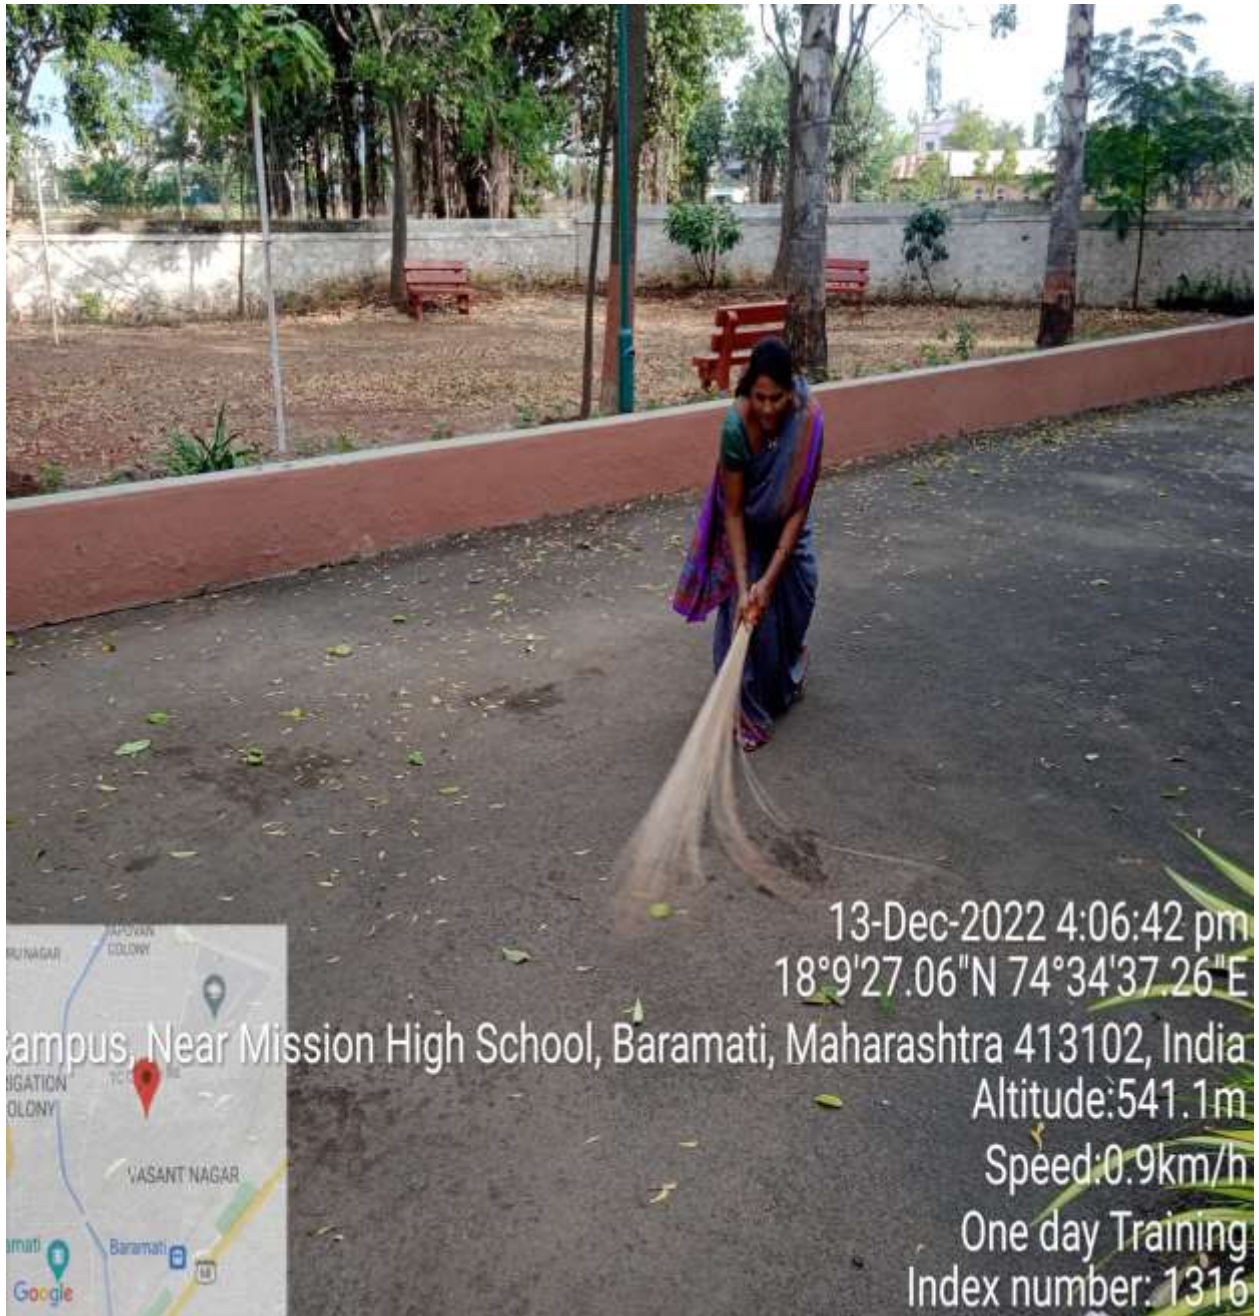

13-Dec-2022 4:06:42 pm
18°9'27.06"N 74°34'37.26"E
Altitude:541.1m
Speed:0.9km/h
One day Training
Index number: 1316