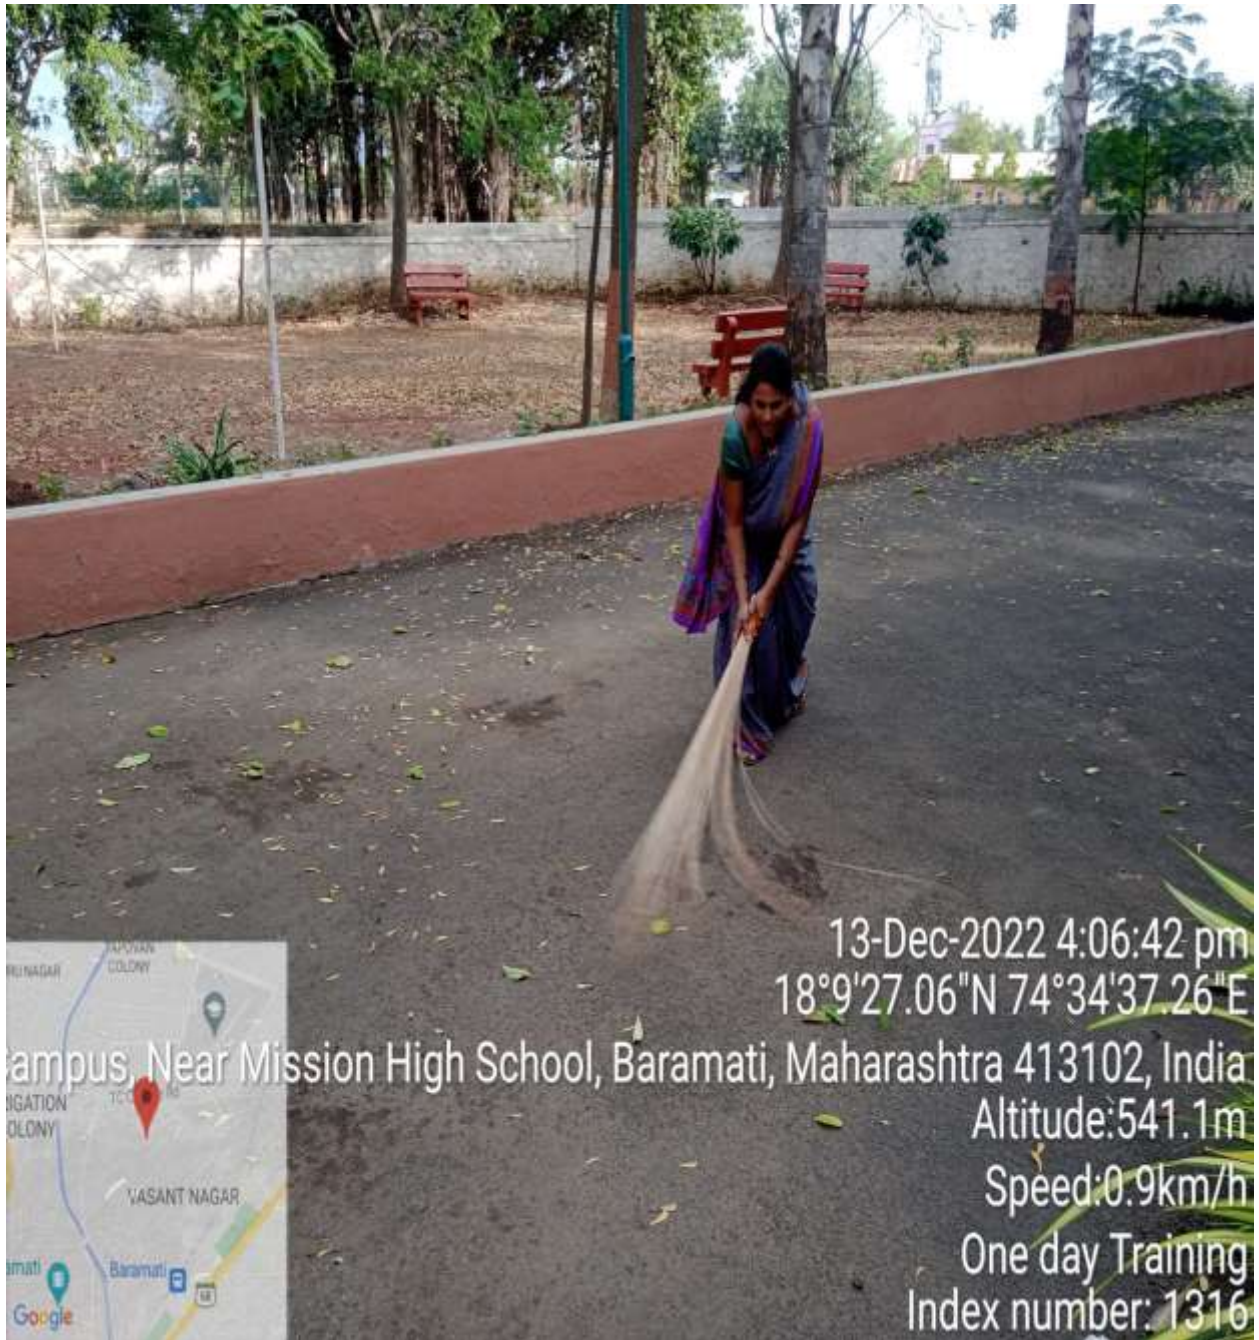

13-Dec-2022 3:39:52 pm
18°9'25.764"N 74°34'36.75"E

Campus, Near Mission High School, Baramati, Maharashtra 413102, India

Altitude:518.4m

Speed:0.0km/h

One day Training

Index number: 1311

13-Dec-2022 4:06:42 pm
18°9'27.06"N 74°34'37.26"E